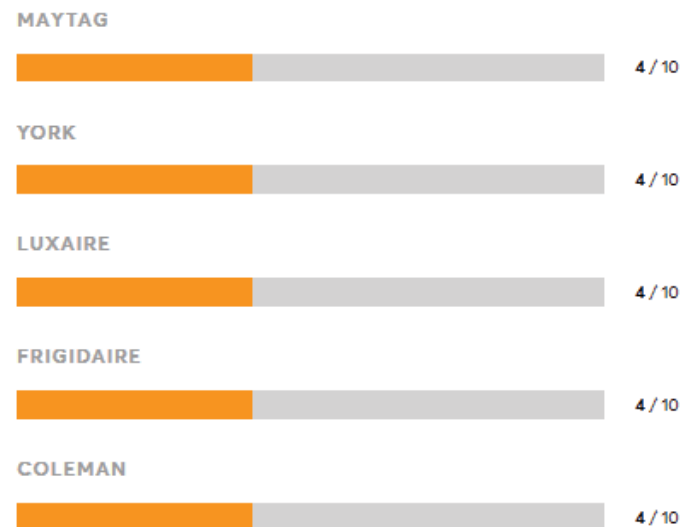

Central Air Conditioning Systems - Reliability

Very Good

Good (Average)

Results in the following chart are gathered from Consumer Reports' 2017 Fall Survey and 2018 Summer Survey of 21,770 central air conditioning systems, owned by members who purchased a new unit between 2007 and 2018.

Fair

Source: Consumer Reports' 2017 Fall Survey and 2018 Summer Survey