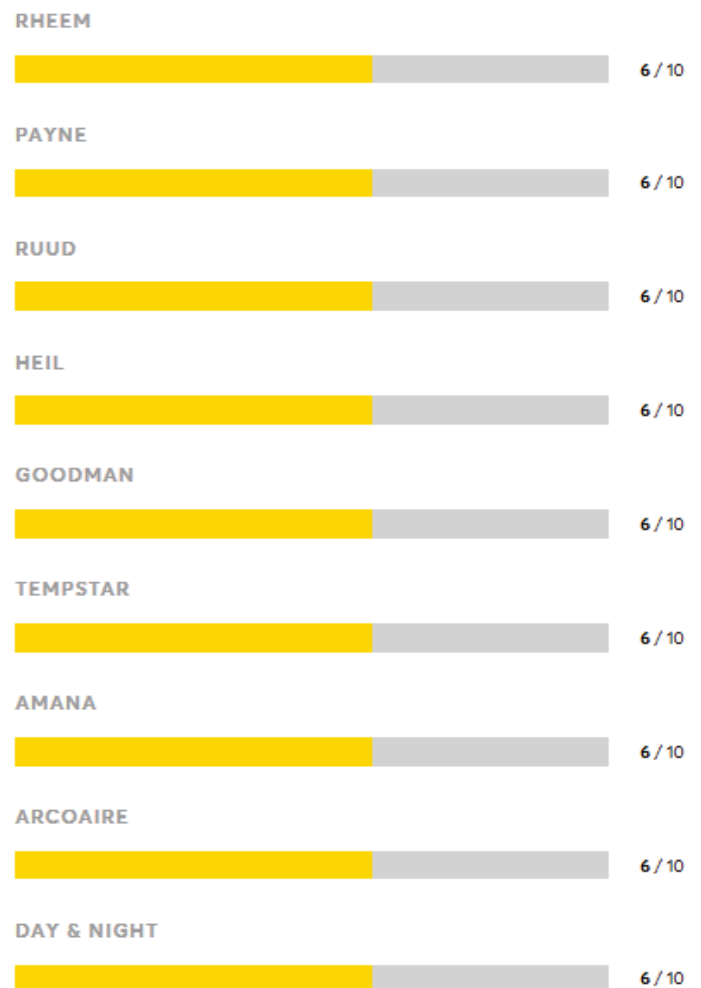

Good (Average)

Results in the following chart are gathered from Consumer Reports' 2017 Fall Survey and 2018 Summer Survey of 21,770 central air conditioning systems, owned by members who purchased a new unit between 2007 and 2018.

Our predicted reliability ratings are based on a statistical model that estimates problem rates within the first 5 years of ownership, for central air conditioning systems that are not covered by an extended warranty or service contract. We also adjust for the median number of months of use per year. The median in our survey was 5 months per year. Higher ratings are indicative of better reliability. Brands receiving a red or orange rating cannot be recommended by CR at this time.