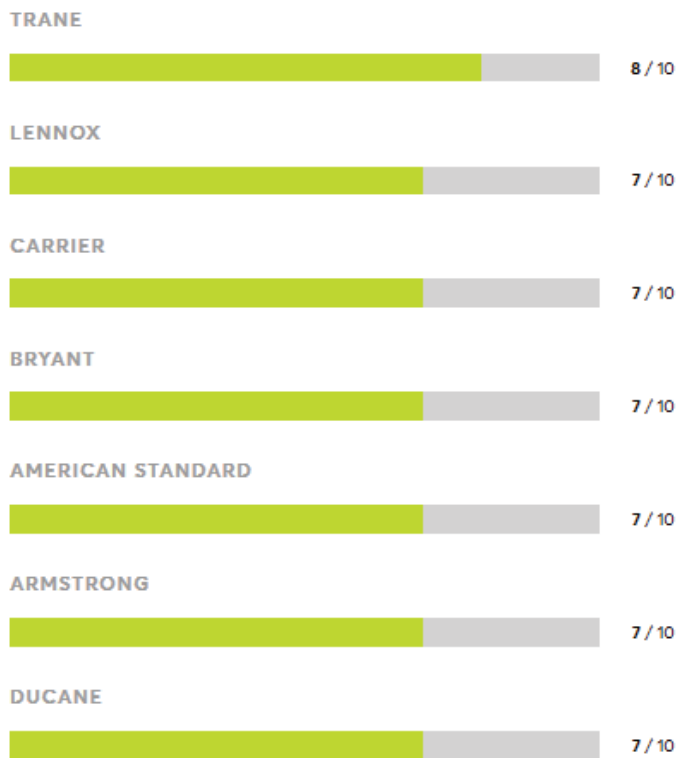

Central Air Conditioning Systems - Reliability

Very Good